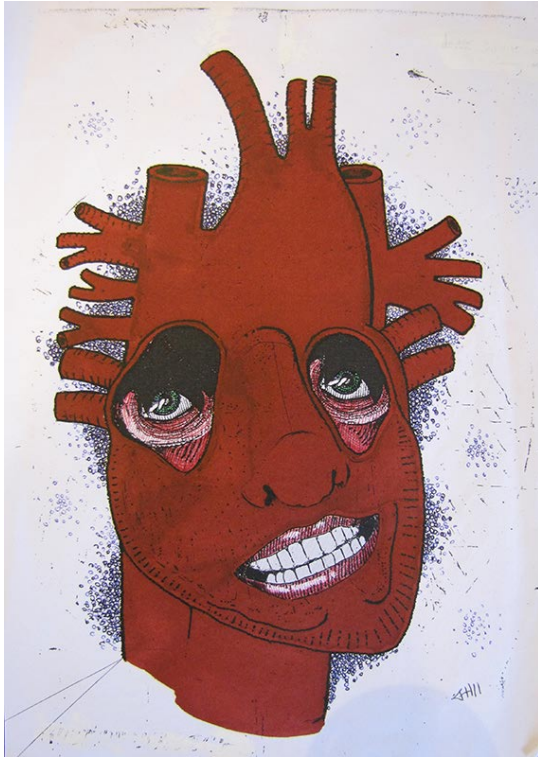

WALKING AROUND MY INSIDES

Real Charmer

WALKING AROUND MY INSIDES

Acrylic on Canvas

900mm x 900mm
(framed)

\$650

COLON LIGHTBULB

Stainless Steel Tube, Engineering parts,
Copper Wire, Oil Paint.

1160mm x 700mm

\$500

EYE POPPING AHMIN

Oil and Acrylic Paint on Canvas.

910mm x 610mm

\$450

HEAR NO EVIL

Colour Print on Paper.

1270mm x 990mm
(framed)

\$800

EXTINGUISHER FLOWER

Stainless Steel Tube, Engineering
Parts, Fire Extinguisher, Metal Swarf.

1130mm x 280mm

\$500

I LIED

Oil and Acrylic Paint on Canvas.

800mm x 800mm

\$450

LYMPHATIC

Timber, Steel, Copper Wire, Zip-Ties, Drumsticks, Bamboo Skewers, Chop-sticks, Oil Paint, Human Hair.

400mm x 400mm

\$250

SEE NO EVIL

Colour Print on Paper.