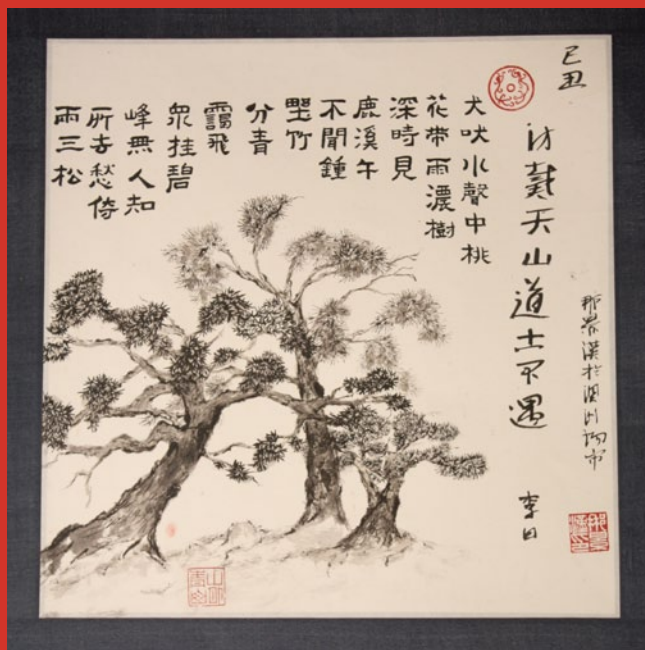

EXHIBITION OPENING/CLOSING

6pm Friday 27 February 2015.

DEMONSTRATION AND WORKSHOP

1- 4pm Saturday 28 February 2015

EXHIBITION DURATION

17 - 28 February 2015

Ralph Knight: Visiting Dai Tian Shan,
Ink on paper, silk mounted