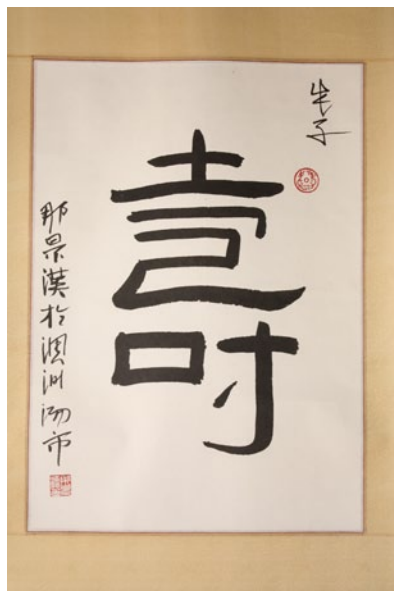

Lin Min En, A Voiceless Sound, (detail)
Ink on paper, silk mounted

Ralph Knight, Long Life,
Ink on paper, silk mounted

Woolloongabba Art Gallery (UPSTAIRS) invites you to

IN THE CHINESE STYLE

Lin Min En (China) & Ralph Knight (Australia)

An exhibition of Chinese calligraphy and ink painting by the master of Li Shu calligraphy, Lin Min En and his Australian pupil, Ralph Knight that showcases the potential of artistic and cultural links between Queensland and southern China.