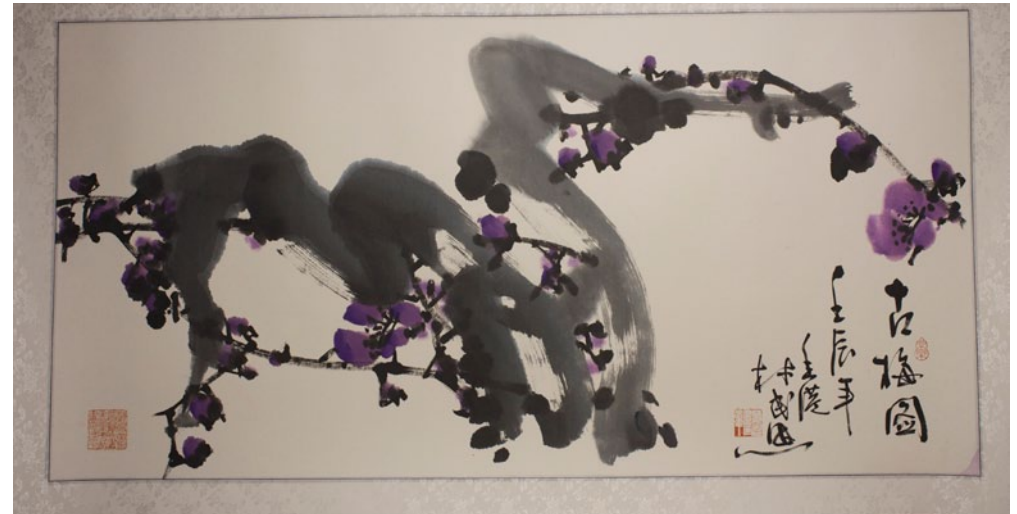

IN THE CHINESE STYLE

By Lin Min En (China) & Ralph Knight (Australia)

In the Chinese Style is an exhibition of Chinese calligraphy and ink painting by the master of Li Shu calligraphy, Lin Min En and his Australian pupil, Ralph Knight that showcases the potential of artistic and cultural links between Queensland and southern China.

Lin Min En's works confidently display mastery of the principles of Chinese art; brushwork, structure, space, tradition and versatility that reflect the history and techniques of Chinese calligraphy. Ralph Knight's works display an understanding and skill in calligraphy learnt from the master while painting his own subjects e.g. Australian grass trees, in the Chinese style.

The works in this exhibition reflect links between traditional Chinese calligraphy, using the brush, ink and various papers and contemporary Chinese interpretations of traditional themes. Mediums used include traditional silk scrolls, works mounted on silk, on paper, wood carvings and works that Ralph has set in contemporary screens.