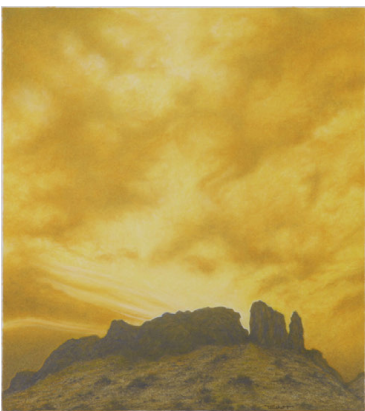

23 Wayne Talbot – Tracing Time – Saturation – image 28cmx25cm/framed 65cmx59cm – pastel on paper - $700