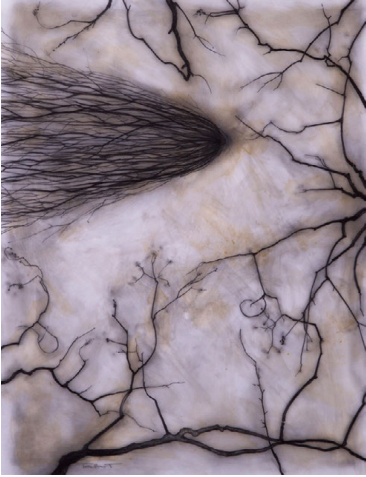

15 Wayne Talbot – Tracing Time – Floating spine – image 33cmx25cm/framed 51cmx40cm – graphite & gesso on drafting film - \$450 SOLD

16 Wayne Talbot – Tracing Time – Above Ross River – image 28cmx25cm/framed 43cmx39cm – pastel on paper - \$450

17 Wayne Talbot – Tracing Time – A Distinct group – image 28cmx25cm/framed 43cmx49cm – pastel on paper - \$450

18 Wayne Talbot – Tracing Time – Acacia scorching – image 28cmx25cm/framed 43cmx49cm – pastel on paper - \$450
SOLD