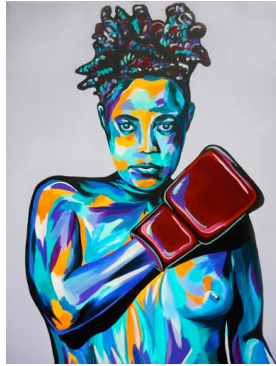

Hillary Green 2017
Acrylic on canvas, varnish
750mm x 610mm - Gift to Mary