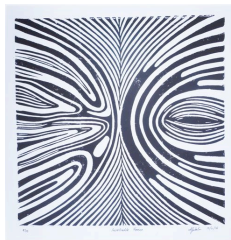

Overall April creates abstract colour compositions, binding realism and fantasy to entice the viewer. aprilgiblin.com

Fundamental Mechanisms 2016
Lino ink print
300mm x 300mm
Framed print \$250
Unframed print \$80
(3 available)

Conscious Alignment 2016
Lino ink print
300mm x 300mm
Framed print \$250
Unframed print \$80
(3 available)

Extrinsic Direction 2016
Lino ink print
300mm x 300mm
Framed print \$250
Unframed print \$80
(8 available)