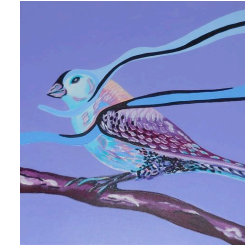

Australian Olive Backed Sunbird and Aloe Flower 2013
Acrylic paint on canvas, varnish
840mm x 840mm - Sold

Artwork Catalogue

Woolloongabba Art Gallery Upstairs Exhibition Reality Dysfunction by April Giblin 2018

Love of May 2017
Acrylic on canvas, varnish
750mm x 1000mm - \$2000

Prince of Persia 2017
Acrylic on canvas, varnish
610mm x 910mm - \$ 1200

Hillary Green 2017
Acrylic on canvas, varnish
750mm x 610mm - Gift to Mary

Honey 2016
Acrylic paint on canvas, varnish
490mm x 450mm - \$450
Framed

Bird Exploration 3 2017
Acrylic paint on canvas, varnish
300mm x 300mm - Sold

Double Bar 2017
Acrylic paint on canvas, varnish
750mm x 1000mm - \$1200