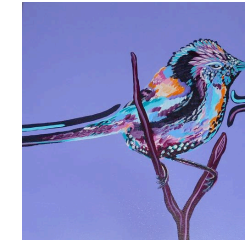

Honey 2016
Acrylic paint on canvas, varnish
490mm x 450mm - \$450
Framed

Bird Exploration 3 2017
Acrylic paint on canvas, varnish
300mm x 300mm - Sold

Double Bar 2017
Acrylic paint on canvas, varnish
750mm x 1000mm - \$1200

The Meeting 2017
Acrylic on canvas, varnish
610mm x 910mm - \$1200

**Džentelmenas (A gentleman)
2017**
Acrylic on canvas, varnish
610mm x 910mm - \$ 1200

Product of Nature 2017
Acrylic on canvas, varnish
610mm x 910mm - \$ 1200

Bird Exploration 1 2017
Acrylic paint on canvas, varnish
300mm x 300mm - \$200

Bird Exploration 2 2017
Acrylic paint on canvas, varnish
300m x 300mm - \$200

Bird Exploration 4 2017
Acrylic paint on canvas, varnish
300mm x 300mm - \$200