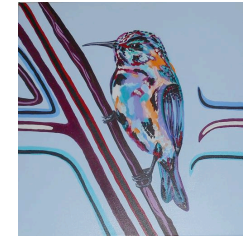

Bird Exploration 4 2017
Acrylic paint on canvas, varnish
300mm x 300mm - $200