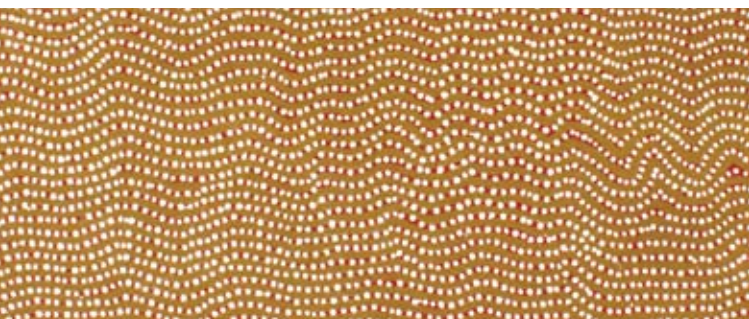

Desert

woolloomgabby art gallery

presents

'Desert'

A collection of seen and unseen works
from Central & Western Australia.

featuring

Billy Benn, Allan Griffith,
Peggy Griffith, Lance James,
Barbara Long Kngwarreye,
Lucky Morton Kngwarreye,
Jean Yaritji Lane, Kukula McDonald
Nyurapayia Nampitjinpa,
Kathleen Ngale,
Tjunkiya Napaltjarri,
Wintjiya Napaltjarri,
Peter Newry, Poly Ngal,
Elizabeth Nyumi, Kathleen Paddoon
Josie Kunoth Petyarre,
Margaret Turner Petyarre,
Rosemary Petyarre,
Hanson Pye, Adrian Robertson,
Patrick Smith and Charlie Tjapangati.