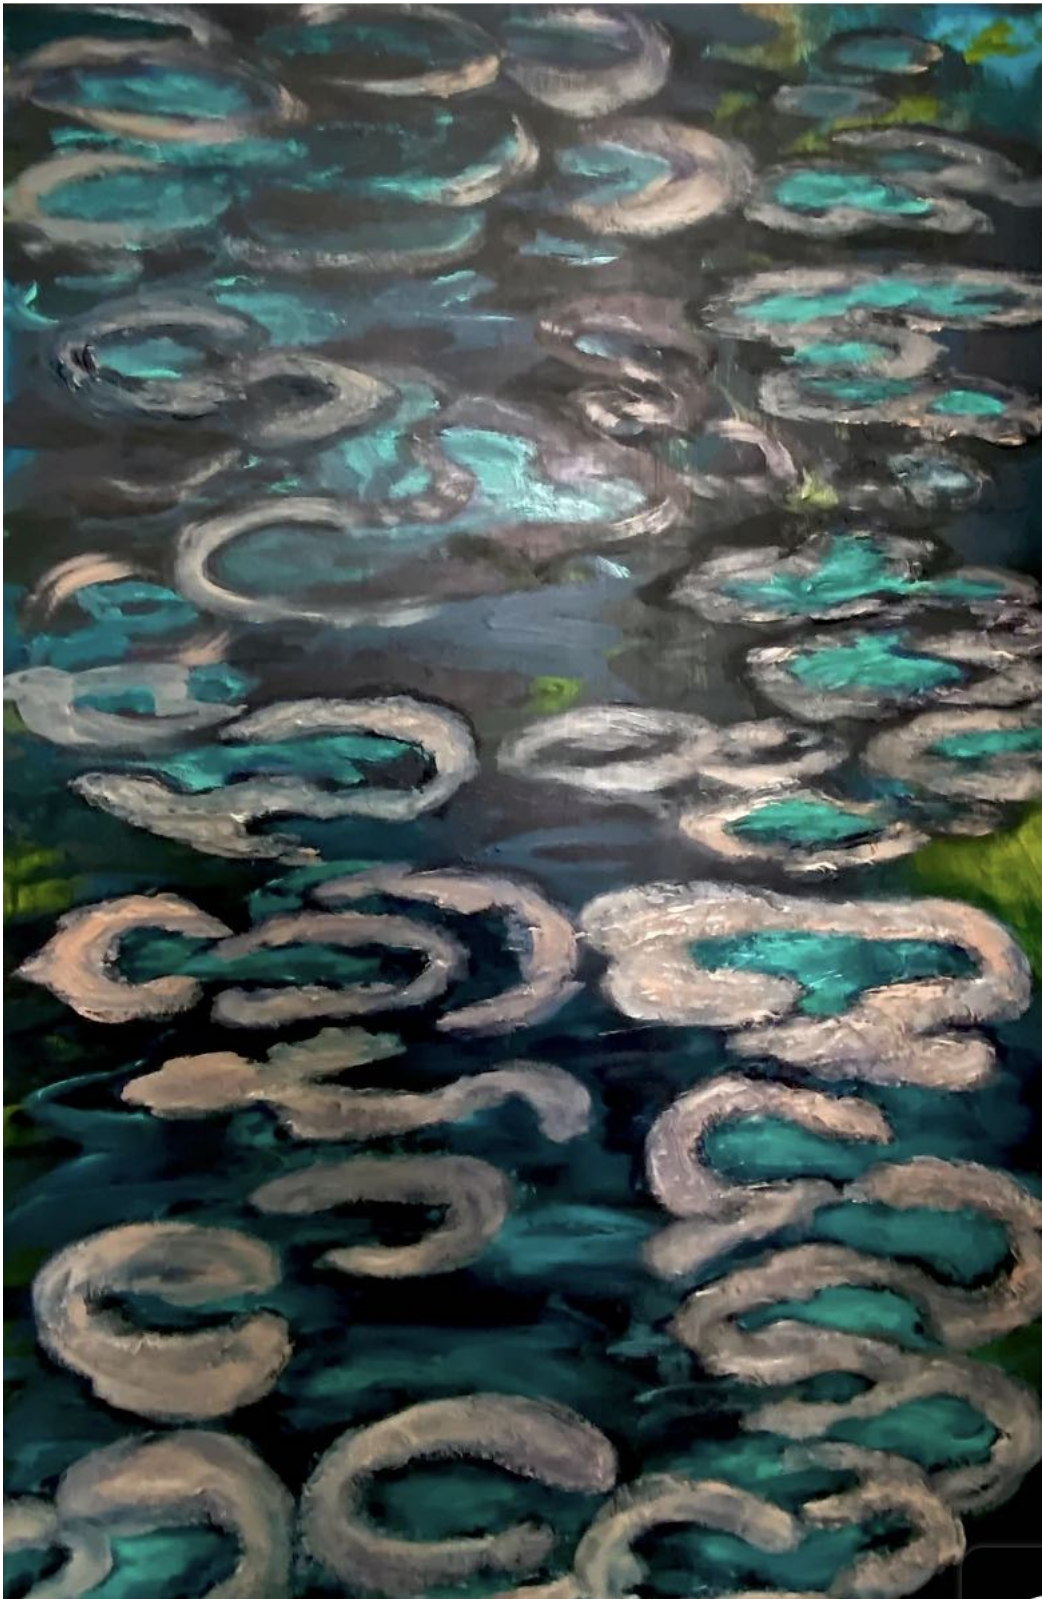

31 Tanks and Shed
Pencil on Paper

32 Gardening
Pencil on Paper

Lezah Gant-Gildea

1. *Endangered Beauty*, acrylic on canvas, 76.2 cm x 101.6 cm, \$550
2. *Fragile World I*, acrylic on wood, 59.69 cm x 90.17cm, \$450
3. *Fragile World II*, acrylic on wood, 59.69 cm x 90.17cm, \$450
4. *Man in Landscape*, acrylic on canvas, 64 cm x 93.98 cm (framed), \$700
5. *Desecration (Coral Cays) I*, acrylic & oil on wood, 82.55 cm x 120.65 cm, \$600
6. *Desecration (Coral Cays) II*, acrylic & oil on wood, 40.7 cm x 50.8 cm, \$250
7. *Desecration (Coral Cays) III*, acrylic & oil on wood, 22.9 cm x 30.5 cm, \$120
8. *Desecration (Coral Cays) IV*, acrylic & oil on wood, 50.8 cm x 40.7 cm, \$300
9. *Desecration (Coral Cays) V*, acrylic & oil on wood, 50.8 cm x 40.7 cm, \$300
10. *Obliteration I*, acrylic on canvas, 30.5 cm x 40.6 cm, \$200
11. *Obliteration II*, acrylic on canvas, 40.6 cm x 50.8 cm, \$300
12. *Study for Remainers*, acrylic on canvas, 30.5cm x 40.6 cm, \$200
13. *Remainers*, acrylic on canvas, 61 cm x 91.4 cm, \$450
14. *Fools' Paradise I (After Gosse)*, acrylic on canvas, 91.4 cm x 60.9 cm, \$700
15. *Fools' Paradise II*, acrylic on wood, acrylic on canvas, 30.5 cm x 40.6 cm, \$350

1 Endangered Beauty
Acrylic on Canvas

2 Fragile World 1
Acrylic on Wood

3 Fragile World II
Acrylic on Wood

4 Man in Landscape
Acrylic on Canvas

5 Desecration (Coral Cays) I
Acrylic & Oil on Wood

6 Desecration (Coral Cays) II
Acrylic & Oil on Wood