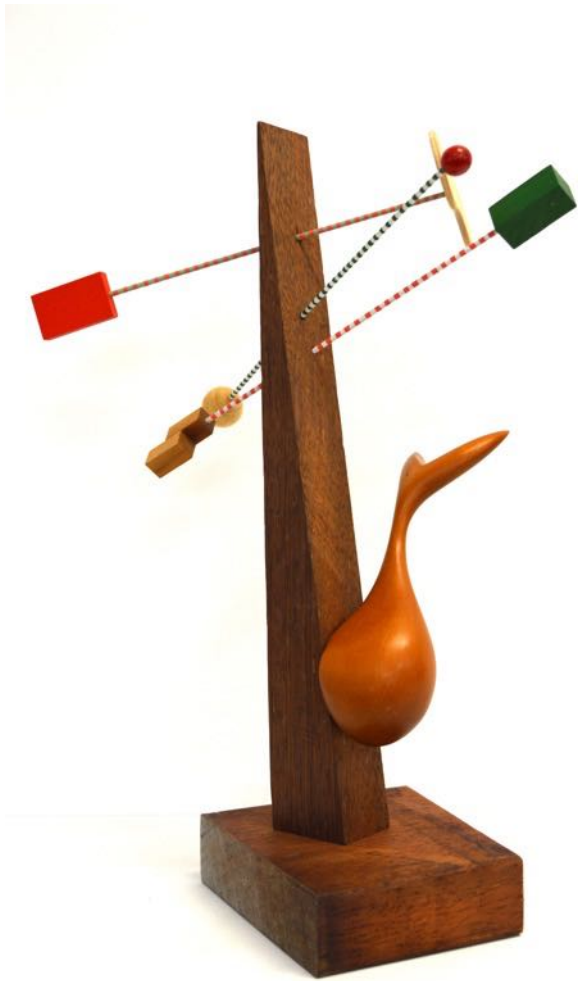

Front view

Rear view

Catalogue No. 25

Jacob's Ladder (A Stairway to Heaven)

Timber, found objects, paint

43 x 28 x 14 cms

\$800

Catalogue No. 26

Curved Constellation

Hand carved timber, found objects, paint
40 x 36 x 14 cms
\$600

Catalogue No. 27

Construct #2

Found timber objects, bamboo, paint
50 x 25 x 20 cms
\$650

Catalogue No. 28

Curved Constellation