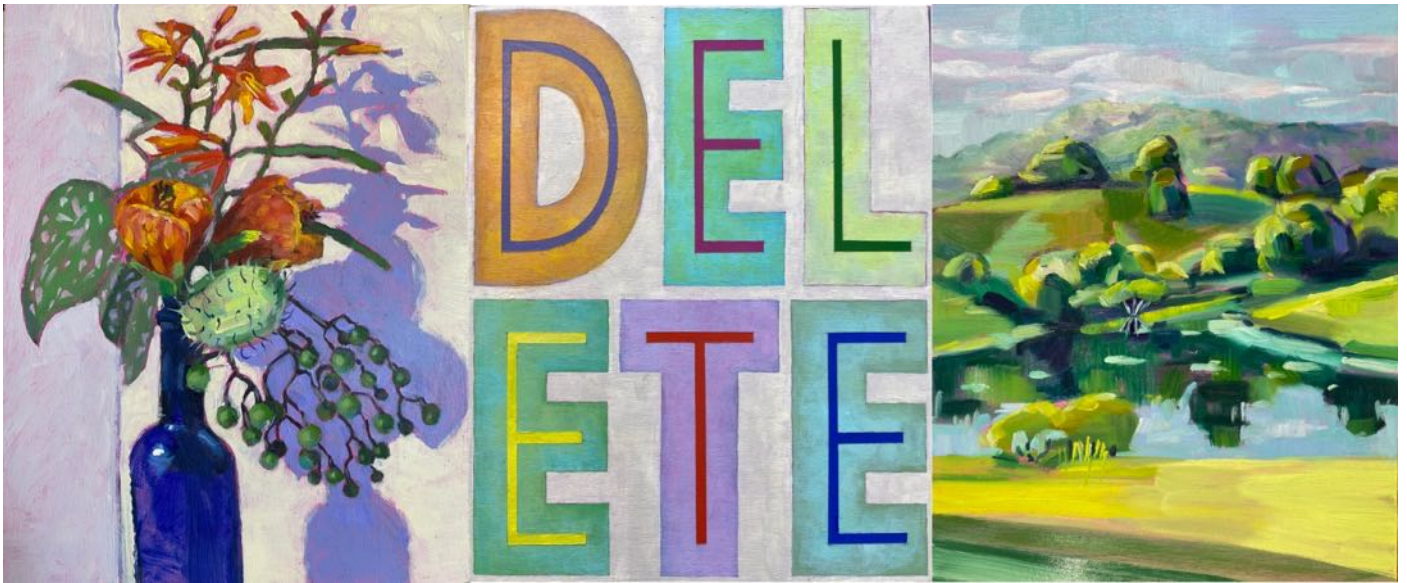

\$3000

Catalogue No. 14

Still-Scape: Tweed Weeds #6- Control

Acrylic and Oil on Plywood

Triptych 40 x 92 cms

\$3000

Catalogue No. 15

Still-Scape: Tweed Weeds #7 - Delete