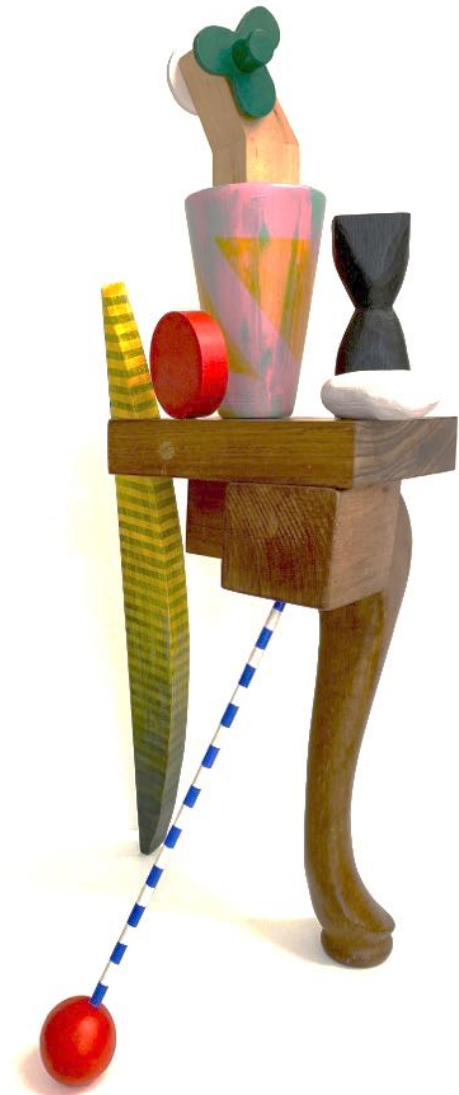

Woman with Top Knot
Timber, bamboo, found objects
65 x 19 x 11 cms
\$700

Catalogue No. 21

Tripod #6
Found objects, paint
59 x 19 x 14 cms
\$700

Catalogue No. 22

Tripod #5

Timber, bamboo, found objects, paint
43 x 30 x 27 cms
\$700

Catalogue No. 23

Still Life #2 (Spinning Component)

Hand carved timber, bamboo, found objects, paint
65 x 19 x 11 cms
NFS

Catalogue No. 24

Still Life #1

Hand carved timber, found objects

80 x 24 x 20 cms

\$900

Front view

Rear view

Catalogue No. 25

Jacob's Ladder (A Stairway to Heaven)

Timber, found objects, paint

43 x 28 x 14 cms

\$800

Catalogue No. 26