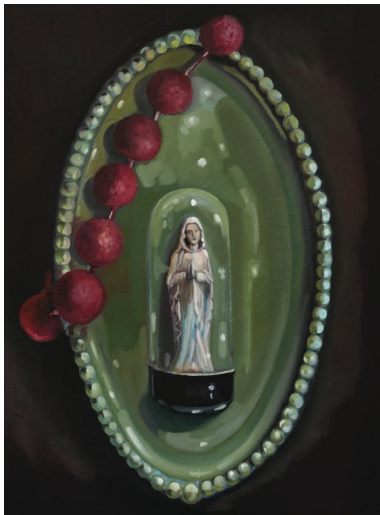

SAM SUTTIE

“ORENDA”

2-6 APRIL 2024

WOOLLOONGABBA GALLERY BRISBANE

TANGLED
OIL ON CANVAS FRAMED
104CM X 165CM
\$4900

LIFE IN LAYERS
OIL ON CANVAS FRAMED
102CM x 171CM
\$4990

UP AND DOWN
OIL ON CANVAS
76CM X 91CM
\$1230

LATER THAT NIGHT
OIL ON CANVAS
61CM X 76CM
\$890

PURPLE IRIS
OIL ON CANVAS
61CM x 76CM
\$890

BANKSIA & BARNACLE
OIL ON CANVAS
61CM x 76CM
\$890

CRAB SHELL
OIL ON CANVAS FRAMED
63.5CM X 33CM
\$690

HUMMINGBIRD IN DOME
OIL ON CANVAS FRAMED
61CM X 76CM
\$690

SHELL & BRUSH
OIL ON CANVAS FRAMED
63.5CM X 33CM
\$690

INFINITY
OIL ON CANVAS
91CM X 122CM
\$1790

FLOW
OIL ON CANVAS
61CM X 61CM
\$790

FULL MOON
OIL ON CANVAS
76CM x 91CM
\$1330

SHRINE IN ORANGE
OIL ON TIMBER
31CM X 41CM
\$590