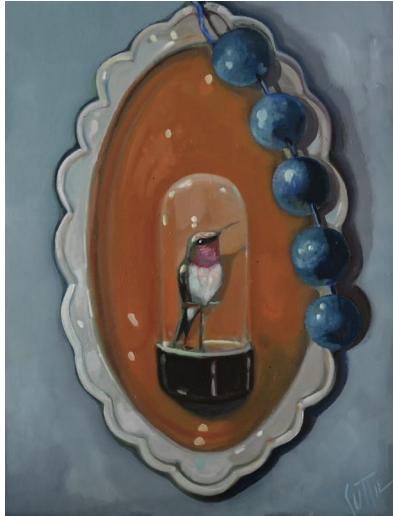

SAM SUTTIE

“ORENDA”

2-6 APRIL 2024

WOOLLOONGABBA GALLERY BRISBANE

TANGLED
OIL ON CANVAS FRAMED
104CM X 165CM
\$4900

LIFE IN LAYERS
OIL ON CANVAS FRAMED
102CM x 171CM
\$4990

UP AND DOWN
OIL ON CANVAS
76CM X 91CM
\$1230

LATER THAT NIGHT
OIL ON CANVAS
61CM X 76CM
\$890

PURPLE IRIS
OIL ON CANVAS
61CM x 76CM
\$890

BANKSIA & BARNACLE
OIL ON CANVAS
61CM x 76CM
\$890

CRAB SHELL
OIL ON CANVAS FRAMED
63.5CM X 33CM
\$690

HUMMINGBIRD IN DOME
OIL ON CANVAS FRAMED
61CM X 76CM
\$690

SHELL & BRUSH
OIL ON CANVAS FRAMED
63.5CM X 33CM
\$690

INFINITY
OIL ON CANVAS
91CM X 122CM
\$1790

FLOW
OIL ON CANVAS
61CM X 61CM
\$790

FULL MOON
OIL ON CANVAS
76CM x 91CM
\$1330

SHRINE IN ORANGE
OIL ON TIMBER
31CM X 41CM
\$590