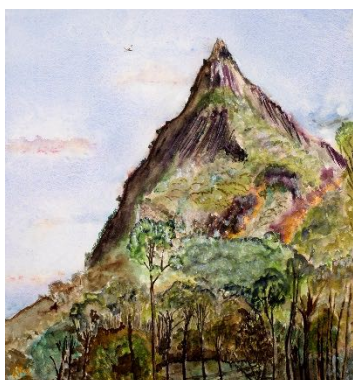

Roger Callen Wings of Earth (Kureelipa Falls) \$800 fire, acrylics, coffee, plant debris, gel medium & collage on linen_46X77 unframed.

Roger Callen Flowing \$500 Oils on canvas board_44X54 framed, perspex front.

Roger Callen YesNo (referendum) \$800 Inks on waxed board_88x69 framed.

Roger Callen Rocks & bruised timber (head of the gulch, Kureelipa Falls) \$500 Oils on linen_51x61 framed.

Roger Callen **Black Rock Sketches (Mt Coonowrin)** **\$1200** pen, pencil, watercolour on various papers_128x107 framed, perspex front.

Roger Callen **Black Rock Sketches (Mt Coonowrin)** **\$250** each or buy as a set **\$1200** pen, pencil, watercolour on various papers_individually framed 39x49, bottom one 44x54 perspex fronts.

Roger Callen **Mt Beerwah & aeroplane** **\$650** watercolour on Arches paper_65x62 framed, perspex front.

Roger Callen **Mt Beerwah & pond** **\$550** watercolour and graphite on Arches paper_65x47 framed, perspex front.

Roger Callen **Rocks & bruised timber (head of the gulch, Kureelpa Falls)** **\$500** Oils on linen_51x61 framed.