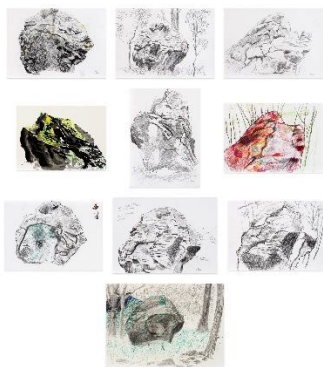

Roger Callen Wings of Earth (Kureelipa Falls) \$800 fire, acrylics, coffee, plant debris, gel medium & collage on linen_46X77 unframed.

Roger Callen Flowing \$500 Oils on canvas board_44X54 framed, perspex front.

Roger Callen YesNo (referendum) \$800 Inks on waxed board_88x69 framed.

Roger Callen Rocks & bruised timber (head of the gulch, Kureelipa Falls) \$500 Oils on linen_51x61 framed.

Roger Callen **Black Rock Sketches (Mt Coonowrin)** **\$1200** pen, pencil, watercolour on various papers_128x107 framed, perspex front.

Roger Callen **Black Rock Sketches (Mt Coonowrin)** **\$250** each or buy as a set **\$1200** pen, pencil, watercolour on various papers_individually framed 39x49, bottom one 44x54 perspex fronts.

Roger Callen **Mt Beerwah & aeroplane** **\$650** watercolour on Arches paper_65x62 framed, perspex front.