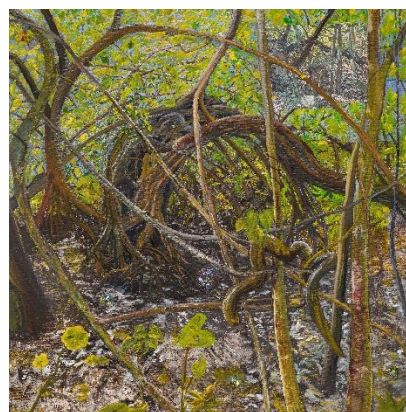

UTAMAKURA

PAINTINGS BY ROGER CALLEN, SUNSHINE COAST

POETIC PLACES

Canvas and linen works all mounted on solid wood frames or stretcher frames.

Those works with margin-frames mostly slimline white wood frames. **Testing our rifles-** natural wood.

CONTACT: callenroger@gmail.com

Payment preferred: direct transfer.

Roger Callen_ **The Cleft, Kureelpa Falls_ \$300**_pastel, coffee, oils on Arches paper_ 54x35 UV perspex cover SOLD.

Roger Callen_ **Bullock Bush with mistletoe, Grindell's Hut_ \$80**_oils on cotton rag canvas_ 29x36 unframed.

Callen_ **Afternoon at Grindells (Vulkathanha NP)_ \$550**_Watercolour on heavy Arches paper_ 79x100_ framed, glass front.

Roger Callen_ **Approaching Lake Bindigolly_ \$500**_burnt cotton rag canvas, oils, plant debris_ 51x41 unframed.

Roger Callen_ **Beehives (Mt Mellum)_ \$700**_Watercolour, gouache and pen on Arches paper_ 48X57 framed, glass front.

Roger Callen_ **Bent Trees, Noosa_ \$2000**_Oils, charcoal, collage on heavy linen_ 110x110 unframed.