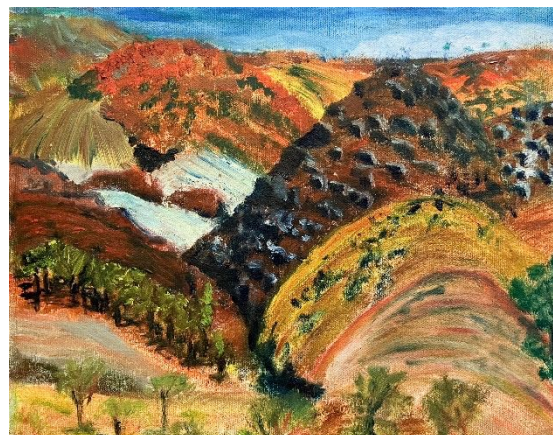

Roger Callen_ **Rocky hill, Grindells (Vulkathanha NP)**_ $80_ oils on cotton rag canvas 29x36 unframed.