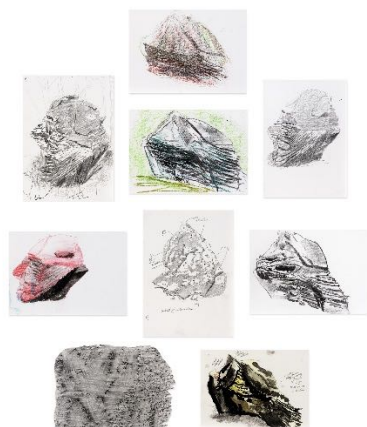

Roger Callen Wings of Earth (Kureelipa Falls) \$800 fire, acrylics, coffee, plant debris, gel medium & collage on linen_46X77 unframed.

Roger Callen Flowing \$500 Oils on canvas board_44X54 framed, perspex front.

Roger Callen YesNo (referendum) \$800 Inks on waxed board_88x69 framed.

Roger Callen Rocks & bruised timber (head of the gulch, Kureelipa Falls) \$500 Oils on linen_51x61 framed.

Roger Callen **Black Rock Sketches (Mt Coonowrin)** **\$1200** pen, pencil, watercolour on various papers_128x107 framed, perspex front.

Roger Callen **Black Rock Sketches (Mt Coonowrin)** **\$250** each or buy as a set **\$1200** pen, pencil, watercolour on various papers_individually framed 39x49, bottom one 44x54 perspex fronts.

Roger Callen **Mt Beerwah & aeroplane** **\$650** watercolour on Arches paper_65x62 framed, perspex front.