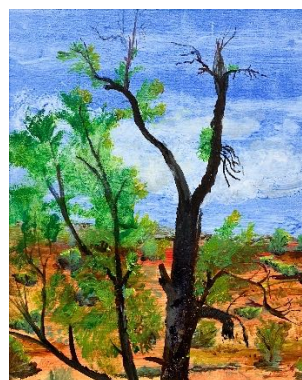

Roger Callen **Mt Beerwah & pond** **\$550** watercolour and graphite on Arches paper_65x47 framed, perspex front.

Roger Callen **Rocks & bruised timber (head of the gulch, Kureelpa Falls)** **\$500** Oils on linen_51x61 framed.

Roger Callen **Top pool, Kureelpa Falls** **\$100** Oils on canvas board_55x43_unframed.

Roger Callen_ **Slickensides and pond Kureelpa**_ \$1000_ Charcoal, oils, acrylics, coffee and twine on Arches paper_126x80_ framed, Perspex front.

Roger Callen_ **Suspended pond (Kureelpa falls)**_ \$350_ watercolour on Arches paper_48x57_ framed, glass front.

Roger Callen_ **Rocky hill, Grindells (Vulkathanha NP)**_ \$80_ oils on cotton rag canvas 29x36 unframed.