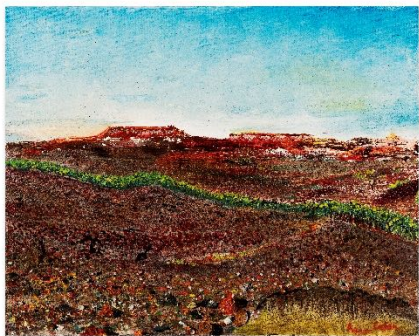

Callen_ **Afternoon at Grindells (Vulkathanha NP)_ \$550**_Watercolour on heavy Arches paper_ 79x100_ framed, glass front.

Roger Callen_ **Approaching Lake Bindigolly_ \$500**_burnt cotton rag canvas, oils, plant debris_ 51x41 unframed.

Roger Callen_ **Beehives (Mt Mellum)_ \$700**_Watercolour, gouache and pen on Arches paper_ 48X57 framed, glass front.

Roger Callen_ **Bent Trees, Noosa_ \$2000**_Oils, charcoal, collage on heavy linen_ 110x110 unframed.

Roger Callen_ **Landscapes in bark_ \$1200** _L to R: 1.oils, watercolour inset panel, collage, 2. watercolour and gouache_3. Acrylics - triptych on cardboard boxes -105x147 framed.

Roger Callen **Butterfly vine_ \$250**_watercolour, acrylics & leaves on cardboard box_ 40x40 framed.