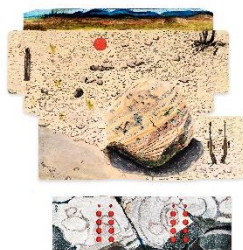

Roger Callen_ **Beehives (Mt Mellum)_ \$700**_Watercolour, gouache and pen on Arches paper_ 48X57 framed, glass front.

Roger Callen_ **Bent Trees, Noosa_ \$2000**_Oils, charcoal, collage on heavy linen_ 110x110 unframed.

Roger Callen_ **Landscapes in bark_ \$1200** _L to R: 1.oils, watercolour inset panel, collage, 2. watercolour and gouache_3. Acrylics - triptych on cardboard boxes -105x147 framed.

Roger Callen **Butterfly vine_ \$250**_watercolour, acrylics & leaves on cardboard box_ 40x40 framed.

Roger Callen **Mt Hopeless** \$300 Oils on canvas board 45x54 framed.

Roger Callen **Sky-pond (Kureelipa)** \$700 acrylics, plant debris, gel medium on linen 94x59 unframed

Roger Callen **Testing our rifles (desecration)** \$500 watercolour-gouache & collage.-on-cardboard-packet 64x63 box framed, glass

Roger Callen **The chasm in flood (Kureelipa)** \$650 watercolour gouache, pen on thick Arches paper 73x60 framed perspex front.

Roger Callen **Trebilcock Creek** \$600 oils on canvas board 78x84 framed **SOLD**