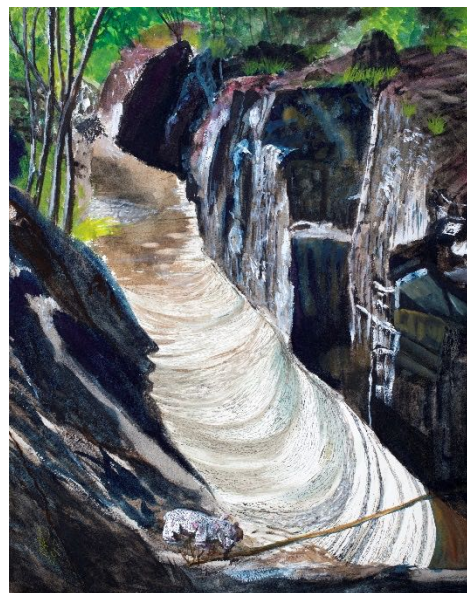

Roger Callen_ **Landscapes in bark_ \$1200** _L to R: 1.oils, watercolour inset panel, collage, 2. watercolour and gouache_3. Acrylics - triptych on cardboard boxes -105x147 framed.

Roger Callen **Butterfly vine_ \$250**_watercolour, acrylics & leaves on cardboard box_ 40x40 framed.

Roger Callen **Mt Hopeless** \$300 Oils on canvas board 45x54 framed.

Roger Callen **Sky-pond (Kureelipa)** \$700 acrylics, plant debris, gel medium on linen 94x59 unframed

Roger Callen **Testing our rifles (desecration)** \$500 watercolour-gouache & collage.-on-cardboard-packet 64x63 box framed, glass