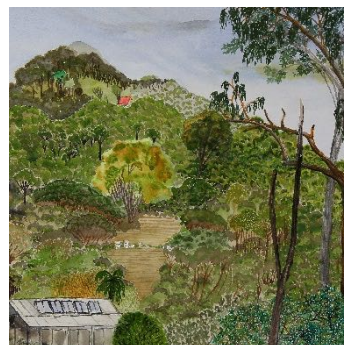

CONTACT: callenroger@gmail.com

Payment preferred: direct transfer.

Roger Callen_ **The Cleft, Kureelpa Falls_ \$300**_pastel, coffee, oils on Arches paper_ 54x35 UV perspex cover SOLD.

Roger Callen_ **Bullock Bush with mistletoe, Grindell's Hut_ \$80**_oils on cotton rag canvas_ 29x36 unframed.

Callen_ **Afternoon at Grindells (Vulkathanha NP)_ \$550**_Watercolour on heavy Arches paper_ 79x100_ framed, glass front.

Roger Callen_ **Approaching Lake Bindigolly_ \$500**_burnt cotton rag canvas, oils, plant debris_ 51x41 unframed.

Roger Callen_ **Landscapes in bark_ \$1200** _L to R: 1.oils, watercolour inset panel, collage, 2. watercolour and gouache_3. Acrylics - triptych on cardboard boxes -105x147 framed.

Roger Callen **Butterfly vine_ \$250**_watercolour, acrylics & leaves on cardboard box_ 40x40 framed.