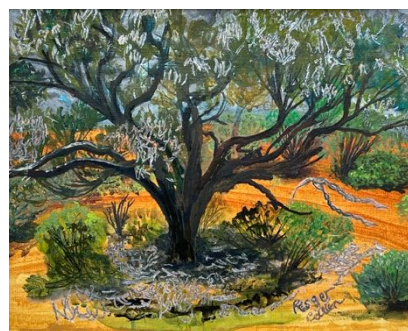

Roger Callen_ **Acacia amophylla (L Bindegolly)**_ $200_ acrylics on canvas board 44x55 framed.