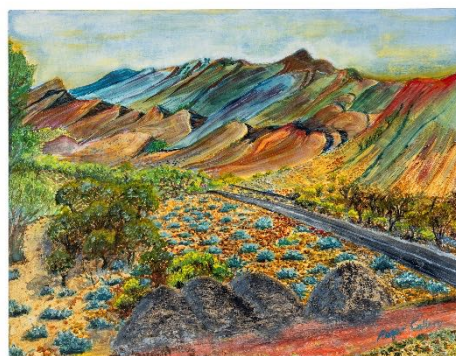

Roger Callen **Trebilcock Creek** $600 oils on canvas board 78x84 framed **SOLD**