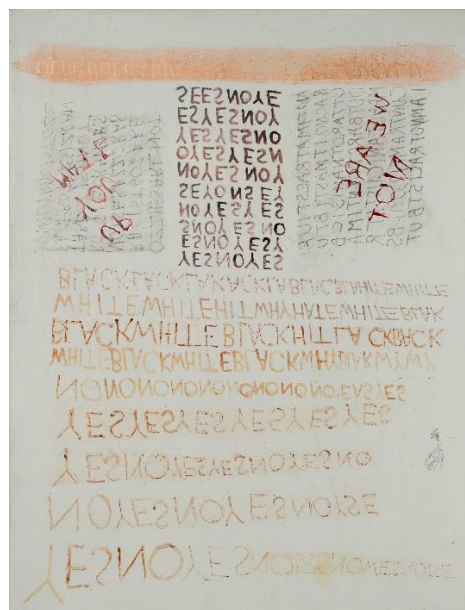

Roger Callen Kureelipa Ponds \$1000 acrylics, craft twine, tea & fire on linen_102x76 unframed.

Roger Callen Rock pools & Lomandra, Kureelipa Falls \$600 Oils, coffee, gel medium, fire, craft twine on linen_47x77 unframed.

Roger Callen YesNo (referendum) \$800 Inks on waxed board_88x69 framed.

Roger Callen Rocks & bruised timber (head of the gulch, Kureelipa Falls) \$500 Oils on linen_51x61 framed.

Roger Callen **Black Rock Sketches (Mt Coonowrin)** **\$1200** pen, pencil, watercolour on various papers_128x107 framed, perspex front.